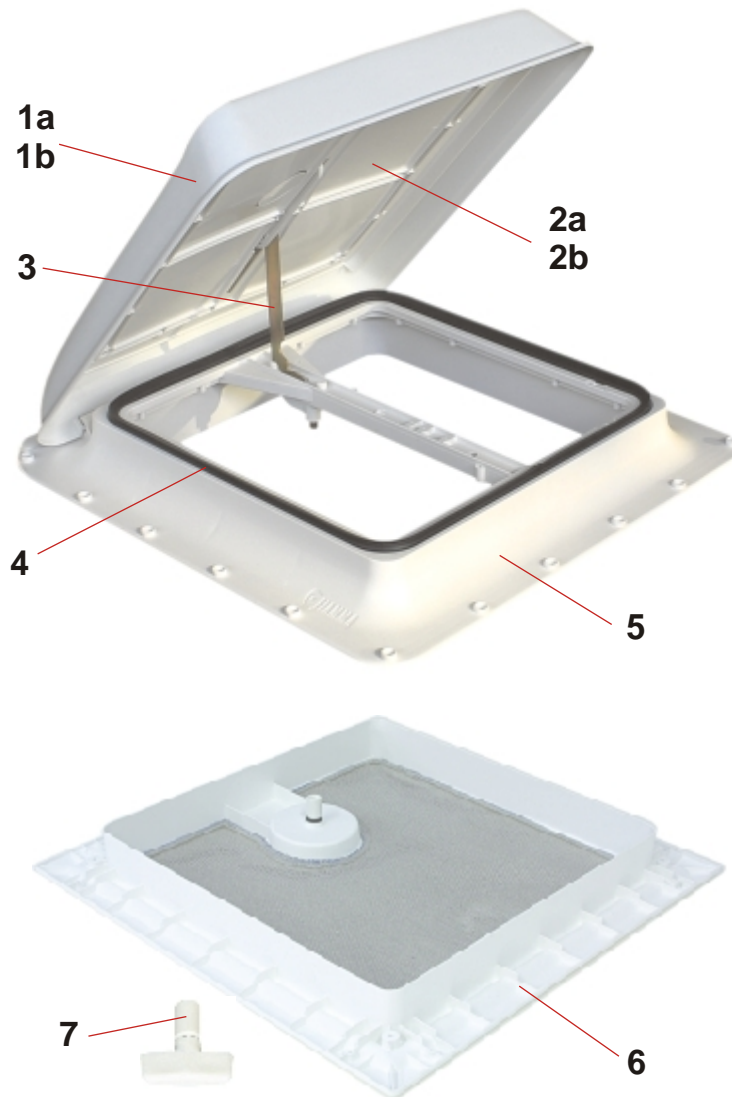

# Recycling Sheet

acc. to 2000/53/EC Dir.

**VENT**

Prod. Cod. 04327B01- 04327B01A 04327B01B 04327B01C

Pos.	Component	Tool to dismount	Recyclable / Waste
1a	Cover	-	Plastic (PP)
1b	Cover	-	Plastic (PC)
2a	Under-Cover	Screwdriver	Plastic (PP)
2b	Under-Cover	Screwdriver	Plastic (SBC)
3	Opening/Mechanism	Screwdriver	<i>Plastic + Metal</i>
4	Gasket	-	Rubber
5	Frame	-	Plastic (PP)
6	Net	-	Plastic (PP)
7	Handle	-	<i>Plastic</i>